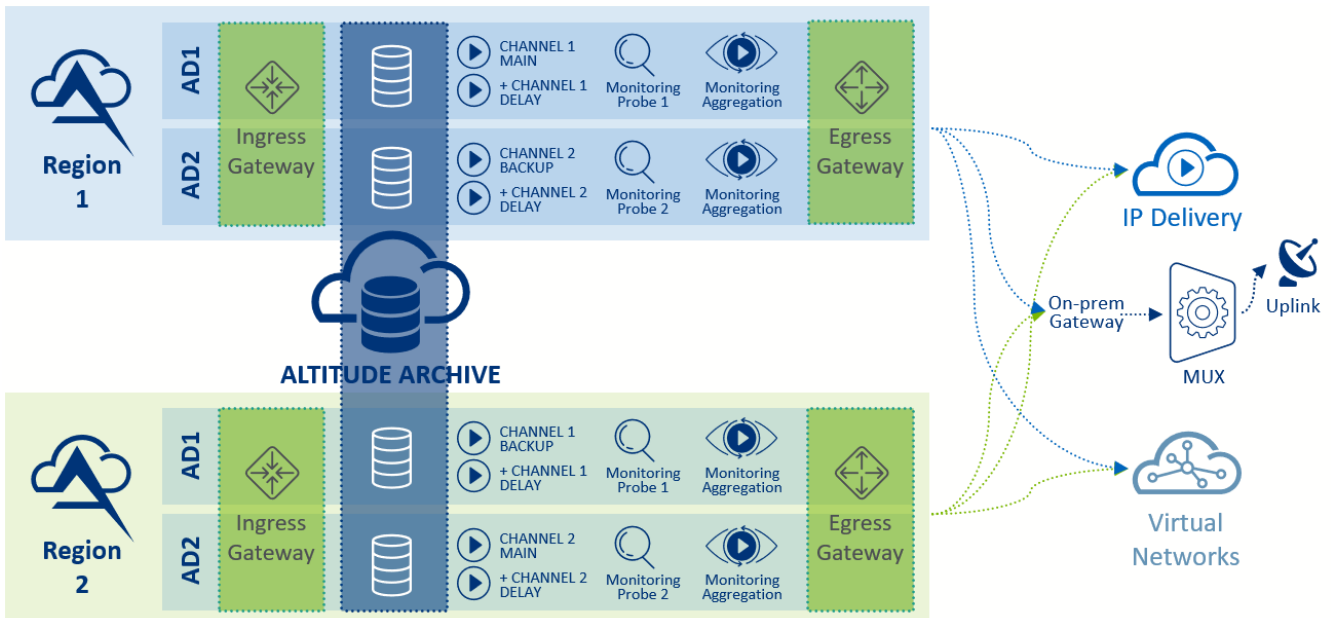

Altitude Payout is derived from Encompass' 40 years of deep-rooted experience in managed services – now reimagined and built for the cloud.

Our innovative service-centric approach empowers customers to define performance levels for individual channels and fine-tune their offerings with a versatile array of standardized feature packs tailored to specific channel needs.

Encompass' Altitude Payout ensures rapid deployment for precise audience targeting worldwide, with availability in 40 cloud regions across 24 countries. All geo-redundant cloud services are built on a secure foundation and automatically include built-in disaster recovery, providing peace of mind that channels are always on.

ALTITUDE PLAYOUT BENEFITS

	SERVICE-FIRST Draw from Encompass' decades of expertise in playout and choose the appropriate service level for your channel.		IN-BUILT DISASTER RECOVERY Removes the need for additional backup by harnessing the power of diverse cloud deployments.
	GLOBALLY AVAILABLE Available in 40 cloud regions across 24 countries.		FLEXIBILITY AND PACK PORTABILITY Choose from a comprehensive array of feature packs with the freedom to move between channels.
	SECURE BY DESIGN Built from the ground up to meet CIS benchmarks for cloud.