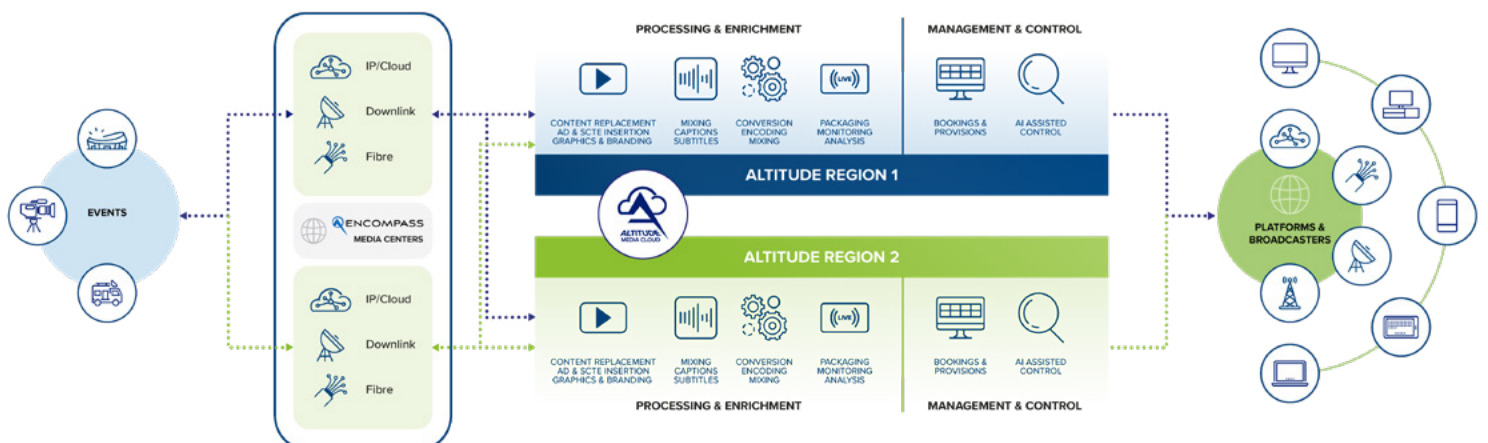

Built on Encompass Altitude Media Cloud, Altitude Events combines native end-to-end IP signal flows with I/O gateways located in our global media centres, teleports and points of presence, providing a seamless bridge for fibre and satellite contribution and distribution.

Altitude Event’s rapid deployment, dynamic scaling, advanced features and reliability, combined with exceptional operational management, allows our clients to focus on delighting their audiences.

WHY ALTITUDE EVENTS

Altitude Events combines cloud-native scale, software-defined flexibility and remote-first operational agility to enable sports and entertainment rights holders, leagues, and aggregators expand reach, increase revenues and reduce operational risk — whilst maintaining broadcast-grade performance.

ALTITUDE EVENTS ENABLES CLIENTS TO:

- **LAUNCH RAPIDLY AND SCALE DYNAMICALLY**
- **REACH AUDIENCES GLOBALLY**
- **DELIVER TO ANY SCREEN**
- **PERSONALISE AND LOCALISE EVENTS**
- **MONETISE WITH TARGETED ADVERTISING**
- **REALISE COST EFFICIENCIES**